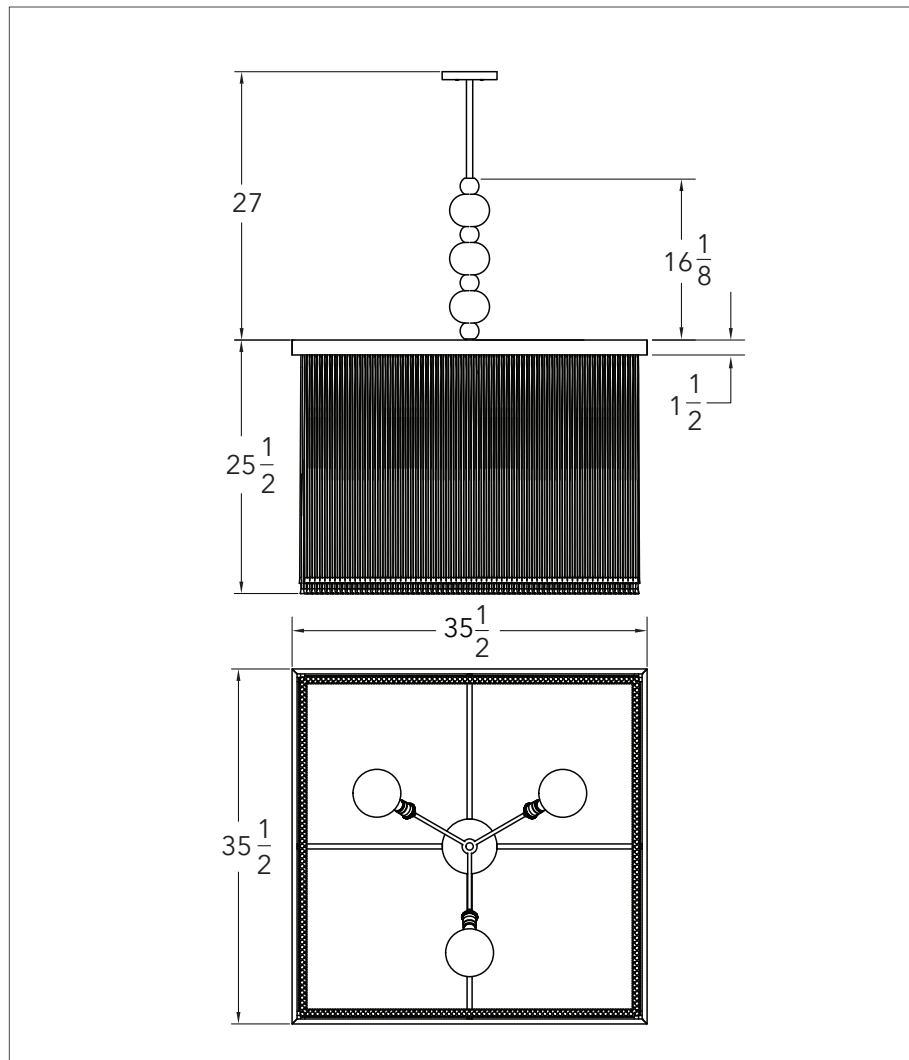

Sabine 36 - Fringe Envy

Chandelier

Dimensions: Frame - 36"W x 36"D
Fringe Length - 25.5"

Weight:

Drop Bar: Standard 27" length

Bulb Size: Medium Base E26 / G40, 4.75"

Bulb Quantity: 3 bulbs

Certifications:

- UL listed for damp locations
- Wiring for 220 EU installation is available
- FR treatment available

Make this Sabine 36 your own!

- See our standard material and colors
- Custom capabilities available, please inquire