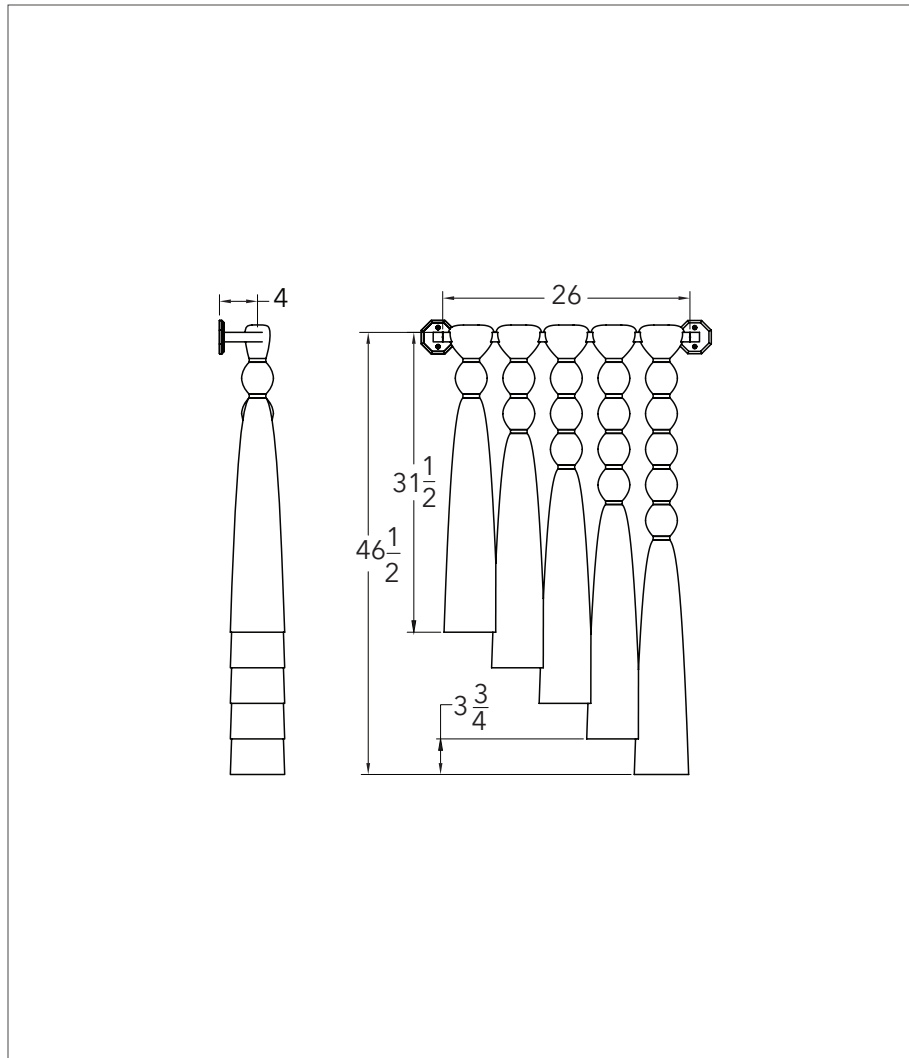

Ophelia 26 - Single

Wall Art

Dimensions: 27"W x 47"L

Weight:

Certifications:

- FR treatment available

Make this Ophelia 26 your own!

- See our standard material and colors
- Custom capabilities available, please inquire