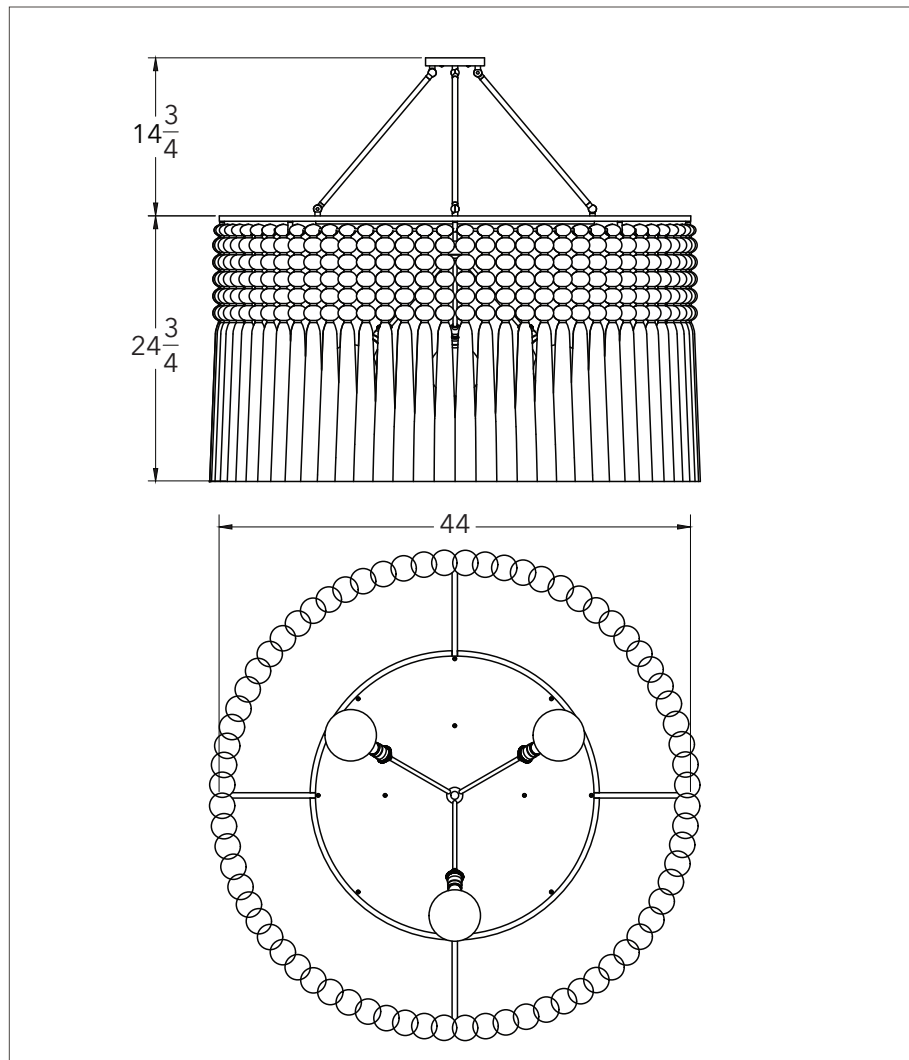

## Dawn 44 - Spun Pearl Uniform

### Chandelier

Dimensions: Diameter 44"  
Tassel Length 24.75"

Weight: 73 lbs.

Drop Bars: Standard 14.75"  
Minimum Height 8.5"  
Maximum Height 30"

Chain Extension: Standard 18"  
\*Need more chain?  
Please inquire, sold by 12" increments.

Bulb Size: Medium Base E26 / G40 4.75"

Bulb Quantity: 3 bulbs