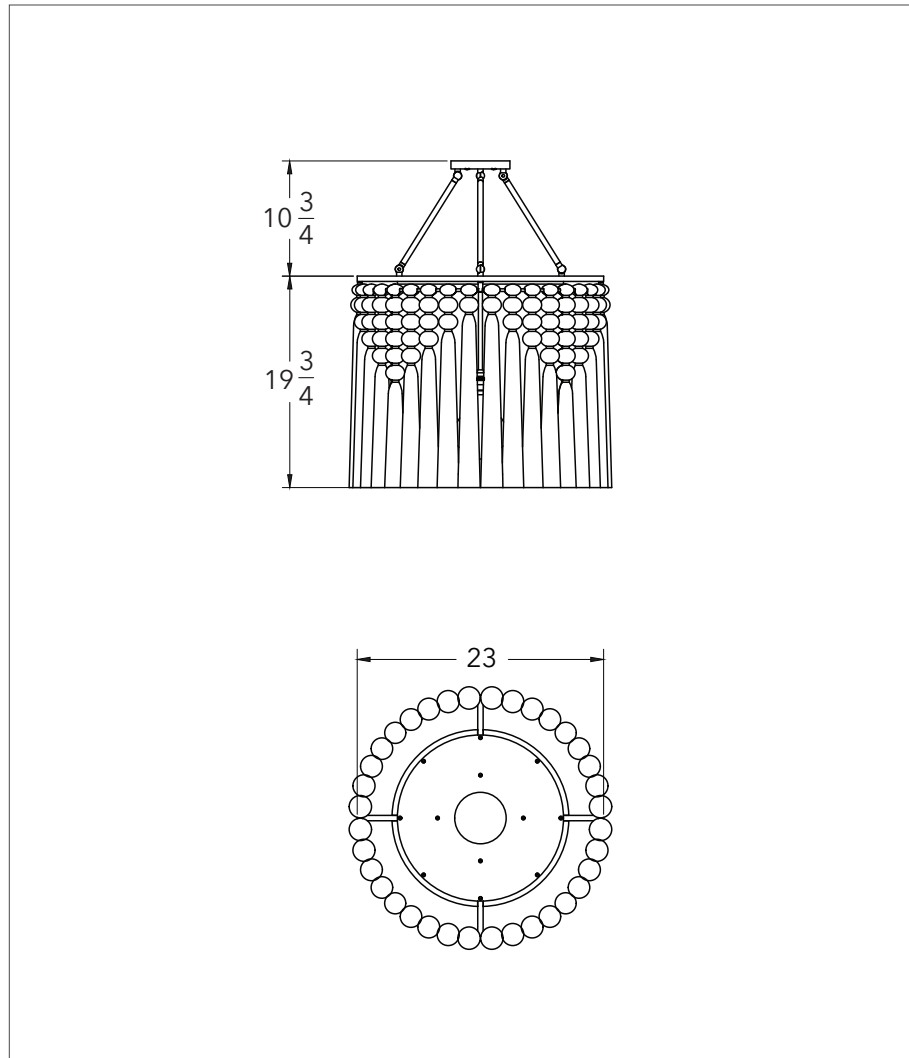

### Chandelier

Dimensions: Diameter 23"  
Tassel Length 19.75"

Weight: 33 lbs.

Drop Bars: Standard 10.75"  
Minimum Height 5.38"  
Maximum Height 19"

Chain Extension: Standard 18"  
\*Need more chain?  
Please inquire, sold by 12" increments.

Bulb Size: Medium Base E26 / G40, 4.75"

Bulb Quantity: 1 bulb